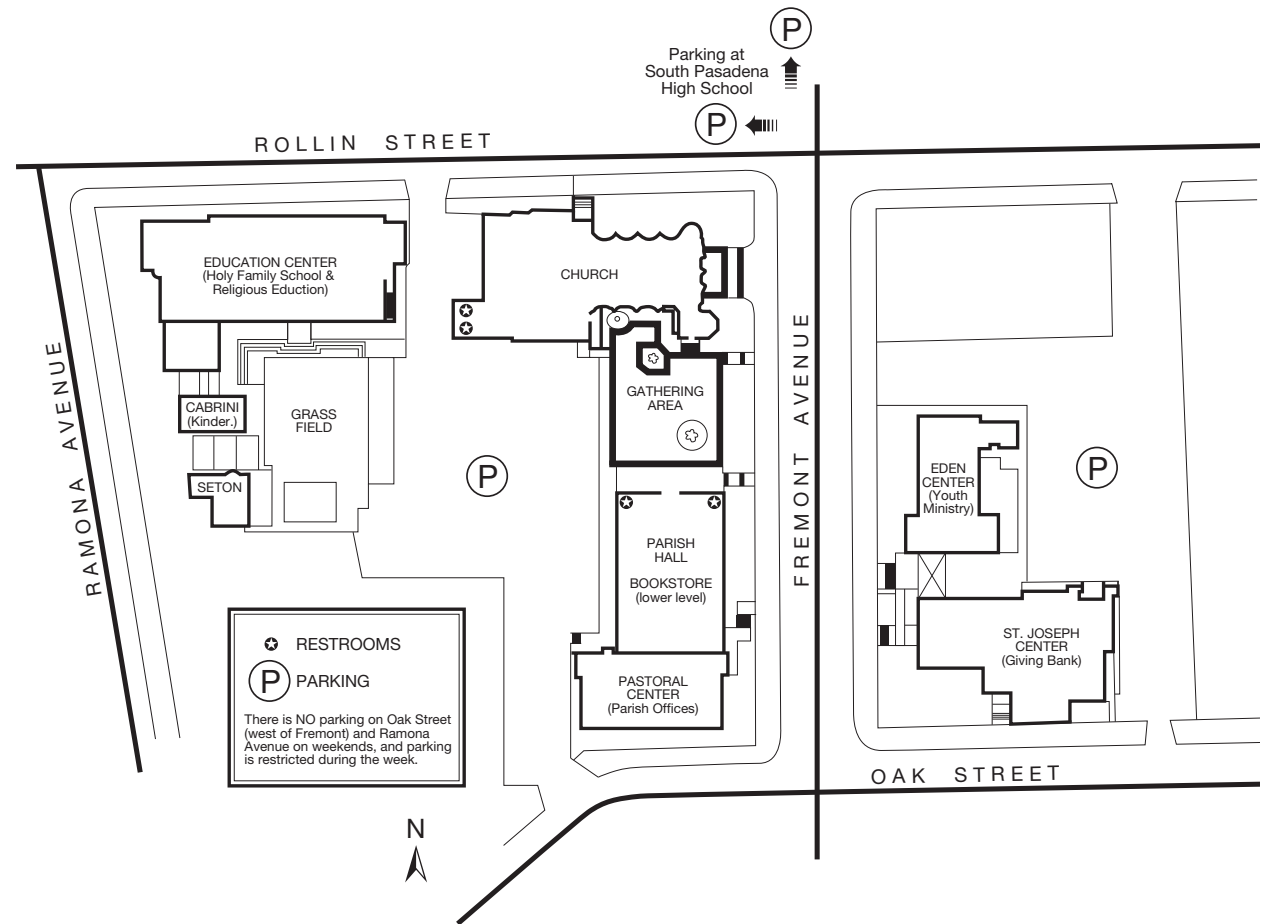

NEWCOMERS AND VISITORS

We extend a warm welcome to newcomers and visitors. If you are new to Holy Family or are visiting for the first time, be sure to stop by the Welcome Center, located outside in the Gathering Area on most Sunday mornings. There, you will find a wealth of information about parish life, ministries, organizations, and service opportunities. On most Sundays, there is a Continental Breakfast in the Parish Hall. We look forward to meeting you!

Our hope is that newcomers to our faith community soon find a “home” here and will become registered parishioners. To promote a sense of belonging, we communicate regularly with the parish community. Registered parishioners receive all parish communications, such as letters from our pastor, announcements of parish programs and events, and occasional special publications. *The Good News*, our e-newsletter, goes out on a monthly basis to those who provide an email address. We offer sacramental preparation and extensive faith formation programs for children, teens, and adults.

MEET THE PLD AND ASSOCIATES

- Cambria Smith, Parish Life Director
- Rev. Jose Parathanal, Priest Minister
- Monsignor Clement J. Connolly, Pastor Emeritus
- Rev. Niall O’Leary, Director of Spirituality
- Rev. Anthony Scannell, Capuchin, Weekend Assistant

We are blessed to have them serve our Holy Family community.

MAP OF OUR HOLY FAMILY CAMPUS

1527 Fremont Avenue ▪ South Pasadena, CA 91030